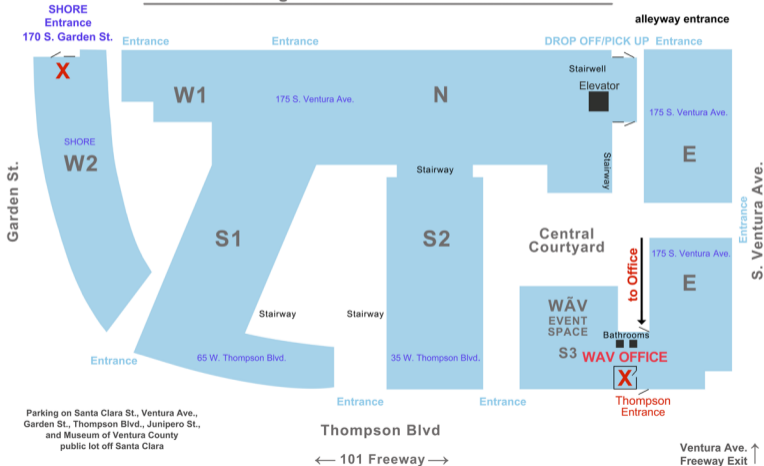

Santa Clara Ave.

WAV OFFICE

DOWNTOWN - MAIN ST. 

175 S. Ventura Ave. Ventura, CA 93001

Management Office 805.641.0400

Parking on Santa Clara St., Ventura Ave., Garden St., Thompson Blvd., Junipero St., and Museum of Ventura County public lot off Santa Clara

Thompson Blvd

← 101 Freeway →

Ventura Ave. ↑
Freeway Exit