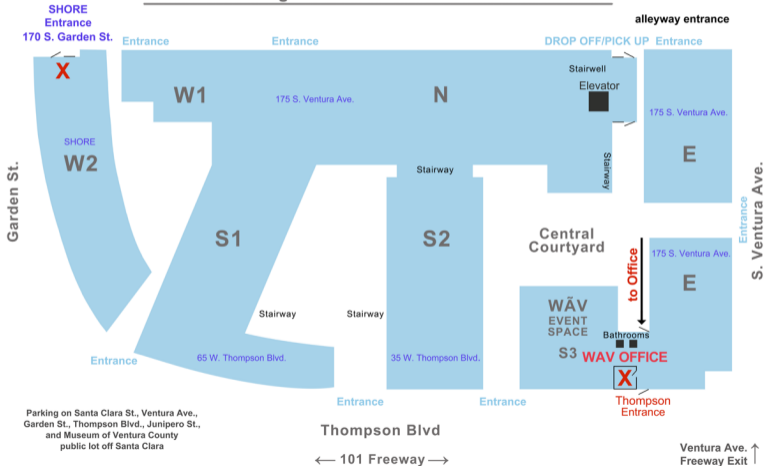

Santa Clara Ave.

# WAV OFFICE

DOWNTOWN - MAIN ST. 

175 S. Ventura Ave. Ventura, CA 93001

Management Office 805.641.0400

Parking on Santa Clara St., Ventura Ave., Garden St., Thompson Blvd., Junipero St., and Museum of Ventura County public lot off Santa Clara

Thompson Blvd

← 101 Freeway →

Ventura Ave. ↑  
Freeway Exit ↑